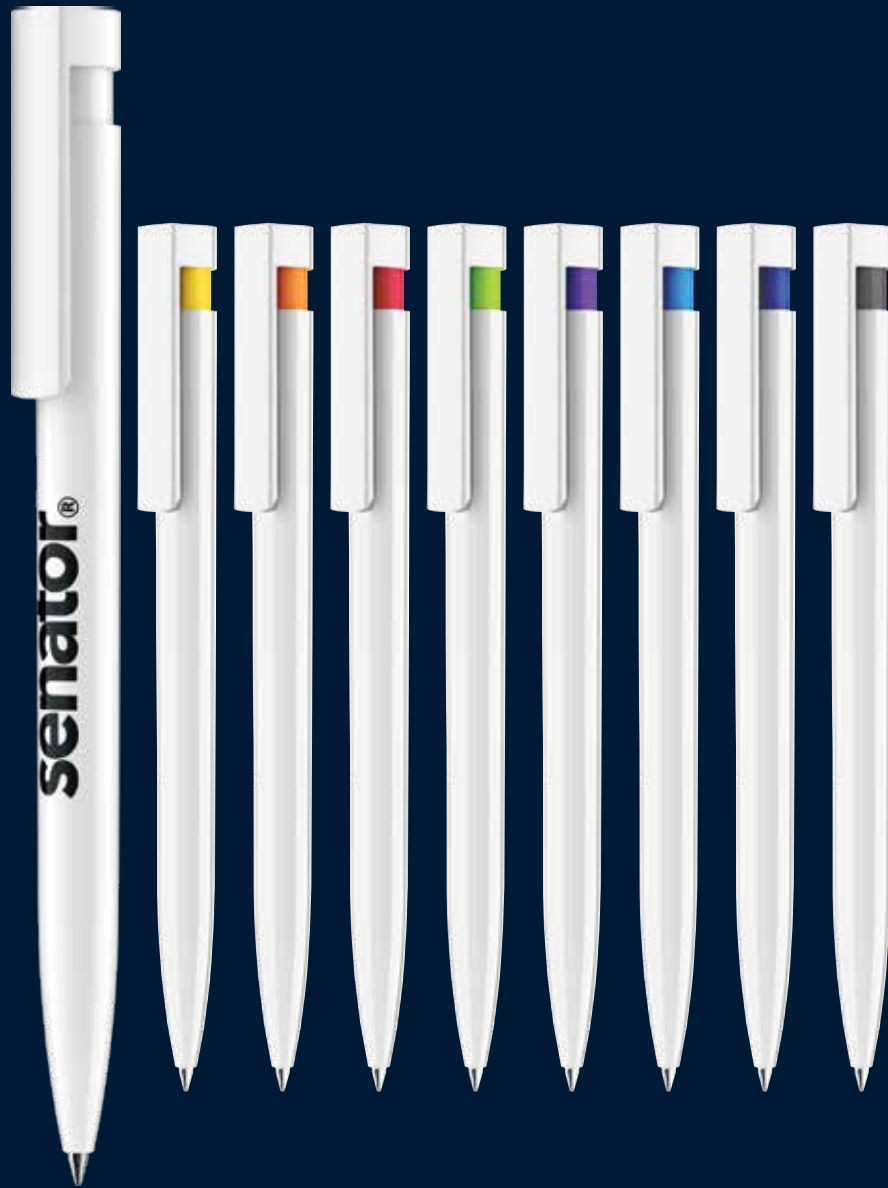

HEADLINER

Elegant design of a puristic character

Polished Basic / 3280

Soft Touch / 3285

Headliner 3280 - 3285

Elegant, linear design meets extraordinary advertising space for maximum promotional success.

Material:	plastic
Finishing:	polished opaque & transparent or polished white clip
Mechanism:	twist ball pen
Ink:	blue
Refill type:	
Optional refill:	G2
Box:	8 × 100 pcs
Packing (Ctn):	800 pcs
Pad printing:	Barrel (40 × 15) & Clip (45 × 8) mm ²